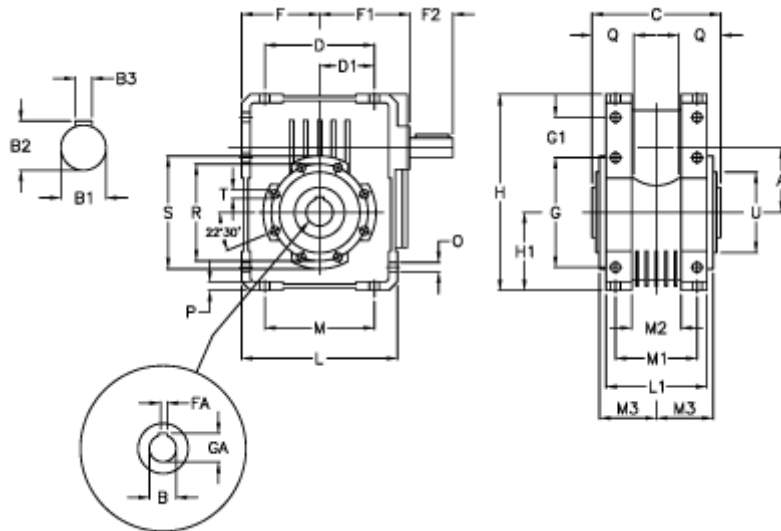

Article number: 3922075100700

Description: Worm gear with solid input shaft  
W 75U-100-HS unassembled

## Measures

A = 75.00	Description = W 75U-xx-HS	H = 220.5	O = 10.5
B = 30	F = 87.0	H1 = 87.0	P = 9
B1 = 19	F1 = 124.5	L = 174	Q = 40
B2 = 21.5	F2 = 40	L1 = 104	R = 110
B3 = 6	FA = 8	M = 126	S = 125
C = 127	G = 126	M1 = 82	T = M8x14
D = 109.5	G1 = 46.5	M2 = 44	U = 90
D1 = 46.5	GA = 33.3	M3 = 58.5	